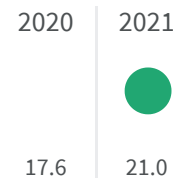

Change of indicators from the second last to the last value

Improvement

No changes

Deterioration

## Life expectancy at birth (Years)

How many years a new-born child can expect to live if subjected throughout his or her life to the current mortality conditions?

2020 | 2021

79.721 | 83.325

## Life expectancy at 65 years (Years)

How many years a person aged 65 can expect to live if subjected throughout his or her life to the current mortality conditions?