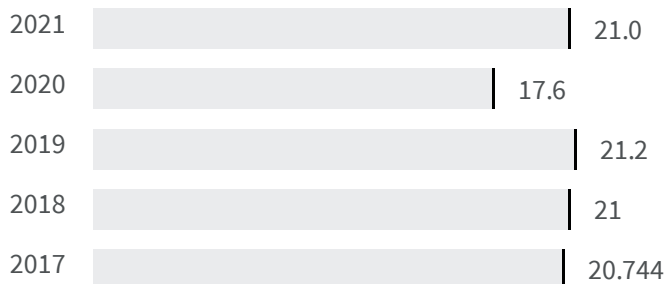

Change of indicators from the second last to the last value

Improvement

No changes

Deterioration

## Life expectancy at birth (Years)

How many years a new-born child can expect to live if subjected throughout his or her life to the current mortality conditions?

2020 | 2021

79.721 | 83.325

### Legend

BERGAMO

## Life expectancy at 65 years (Years)

How many years a person aged 65 can expect to live if subjected throughout his or her life to the current mortality conditions?