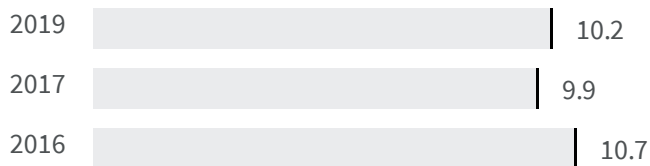

Deaths and injuries in road accidents (Number)

How many deaths or injuries in road accidents occurred per 1000 inhabitants?