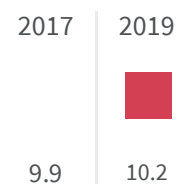

Legend

BERGAMO