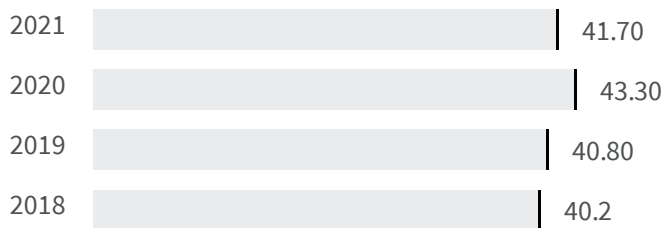

Change of indicators from the second last to the last value

Improvement

No changes

Deterioration

Urban gardens (m2)

2013

How many square meters of dismissed or abandoned land every 100 inhabitants have been converted to the organic crop of fruit and vegetables?

6.10

Legend

BERGAMO

Overweight or obesity (%)

2020

2021

What is the percentage of people aged 18 and over who are overweight or obese?

43.30

41.70

Legend

BERGAMO