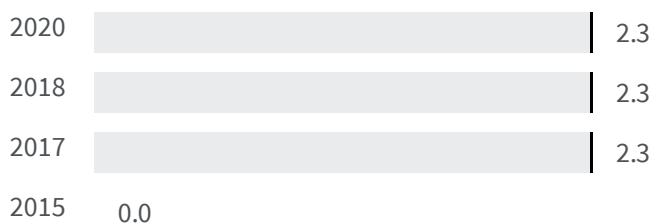

Change of indicators from the second last to the last value

Improvement

No changes

Deterioration

CO2 emissions (Tonnes)

What is the amount of equivalent CO2 in tonnes emitted per inhabitant?

2017 | 2019

7.91 | 7.43

Legend

BERGAMO

Flood risk (%)

What is the percentage of the population exposed to flood risks on the total population?

2018 | 2020

2.3 | 2.3

Legend

BERGAMO