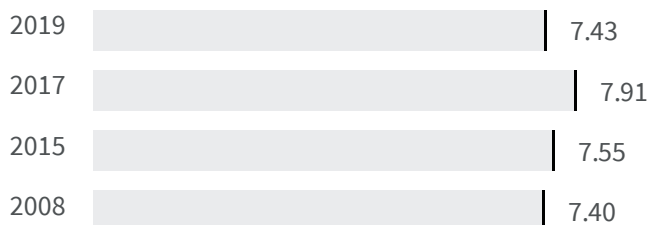

Change of indicators from the second last to the last value

Improvement

No changes

Deterioration

CO2 emissions (Tonnes)

What is the amount of equivalent CO2 in tonnes emitted per inhabitant?

2017 | 2019

7.91 | 7.43

Legend

BERGAMO

Flood risk (%)

What is the percentage of the population exposed to flood risks on the total population?

2018 | 2020

2.3 | 2.3

Legend

BERGAMO