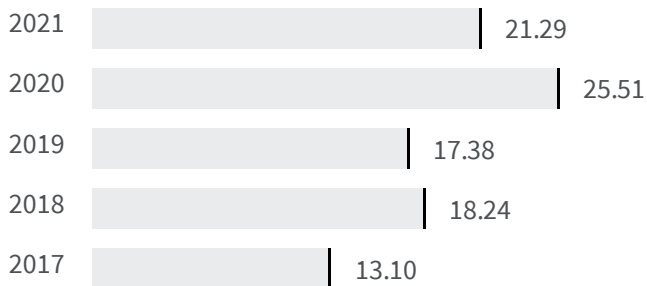

# BENEVENTO

Change of indicators from the second last to the last value

Improvement

No changes

Deterioration

## Gender employment gap (%)

What is the difference between the percentage of working men and the percentage of working women?

2020 | 2021  
25.51 | 21.29