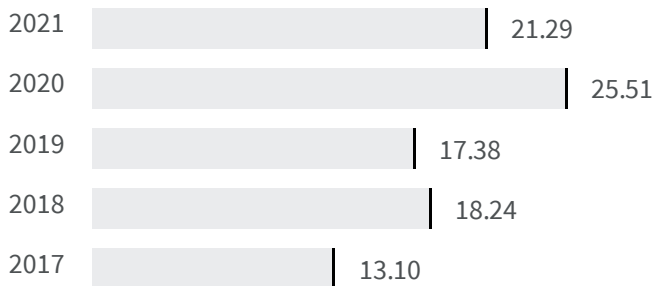

# BENEVENTO

Change of indicators from the second last to the last value

Improvement

No changes

Deterioration

## Gender employment gap (%)

What is the difference between the percentage of working men and the percentage of working women?

2020 | 2021  
25.51 | 21.29