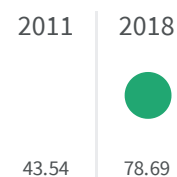

Change of indicators from the second last to the last value

Improvement

No changes

Deterioration

Internet access (%)

What is the percentage of families with a potential internet connection of at least 30 Mbps?