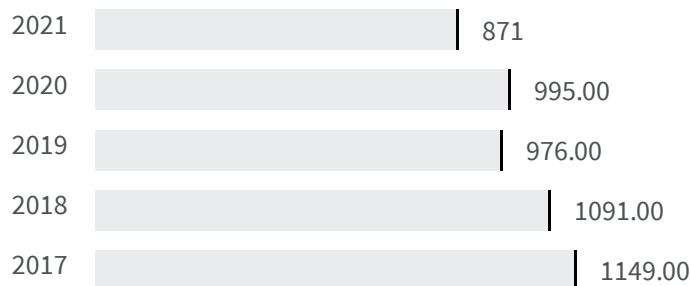

Change of indicators from the second last to the last value

Improvement

No changes

Deterioration

Voter turnout (%)

What is the percentage of the population who voted at the political elections in 2018?

Legend

■ BENEVENTO

Efficiency of the courts (Days)

What is the average duration in number of days of the defined civil proceedings in that year?

Legend

■ BENEVENTO