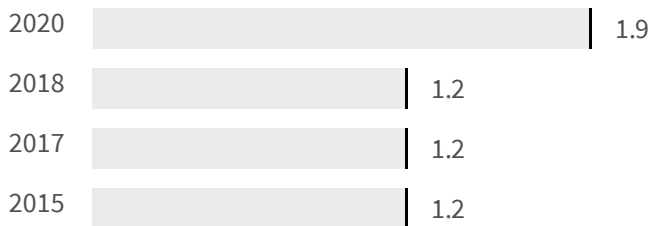

BENEVENTO

Change of indicators from the second last to the last value

Improvement

No changes

Deterioration

CO2 emissions (Tonnes)

What is the amount of equivalent CO2 in tonnes emitted per inhabitant?

2017 | 2019

3.58 | 3.26

Legend

■ BENEVENTO

Flood risk (%)

What is the percentage of the population exposed to flood risks on the total population?

2018 | 2020

1.2 | 1.9

Legend