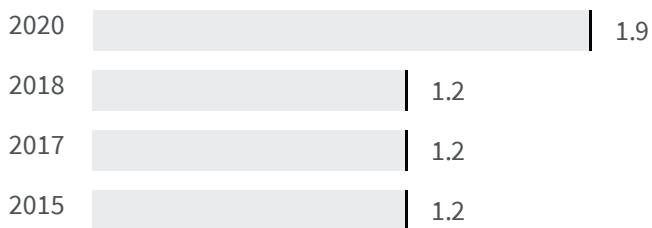

BENEVENTO

Change of indicators from the second last to the last value

Improvement

No changes

Deterioration

CO2 emissions (Tonnes)

What is the amount of equivalent CO2 in tonnes emitted per inhabitant?

2017 | 2019

3.58 | 3.26

Legend

■ BENEVENTO

Flood risk (%)

What is the percentage of the population exposed to flood risks on the total population?

2018 | 2020

1.2 | 1.9

Legend