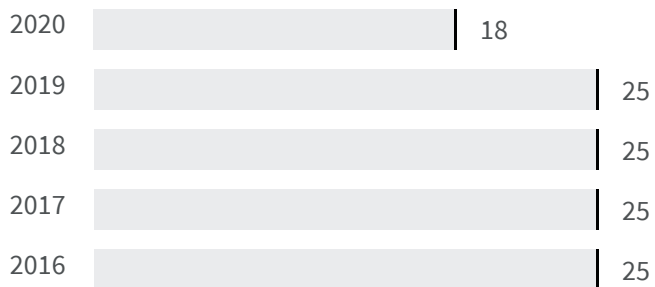

BELLUNO

Change of indicators from the second last to the last value

Improvement

No changes

Deterioration

Mobility provided by public transportation (Km)

How many kilometres of travels per inhabitant does the public transportation annually cover?

Legend

■ BELLUNO

2019 | 2020
25 | 18