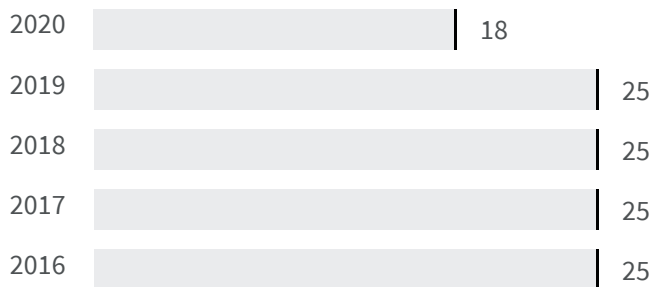

## BELLUNO

Change of indicators from the second last to the last value

Improvement

No changes

Deterioration

#### Legend

■ BELLUNO

2019 | 2020  
25 | 18