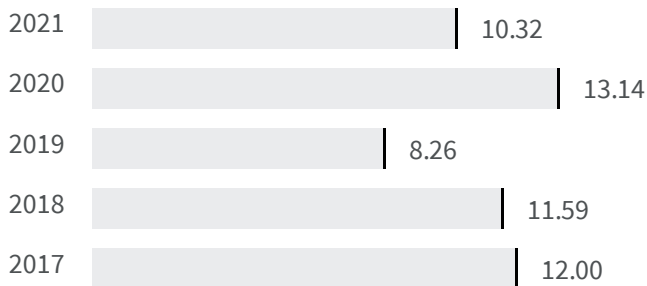

Change of indicators from the second last to the last value

Improvement

No changes

Deterioration

Gender employment gap (%)

What is the difference between the percentage of working men and the percentage of working women?

2020 | 2021
13.14 | 10.32

Legend

■ BELLUNO

Educational level of women (%)

What is the percentage of women graduates on the total of the graduates?

2011

33.77

Legend