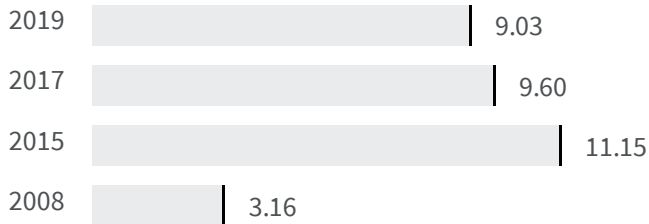

Change of indicators from the second last to the last value

Improvement

No changes

Deterioration

CO2 emissions (Tonnes)

What is the amount of equivalent CO2 in tonnes emitted per inhabitant?

2017 | 2019
9.60 | 9.03

Legend

■ BARI

Flood risk (%)

What is the percentage of the population exposed to flood risks on the total population?

2018 | 2020
1.3 | 1.3

Legend

■ BARI