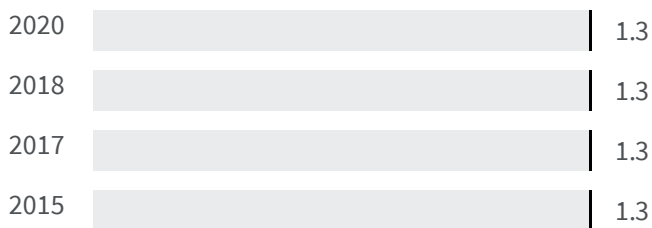

Change of indicators from the second last to the last value

Improvement

No changes

Deterioration

CO2 emissions (Tonnes)

What is the amount of equivalent CO2 in tonnes emitted per inhabitant?

2017 | 2019
9.60 | 9.03

Legend

■ BARI

Flood risk (%)

What is the percentage of the population exposed to flood risks on the total population?

2018 | 2020
1.3 | 1.3

Legend

■ BARI