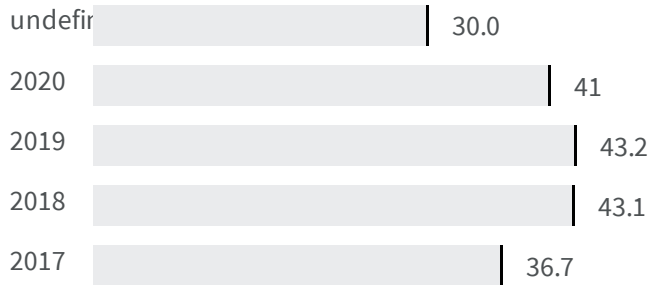

Change of indicators from the second last to the last value

Improvement

No changes

Deterioration

Separate waste collection (%)

What is the percentage of the separately waste collected on the total amount of urban waste produced?

2019	2020
43.2	41

Legend

■ BARI