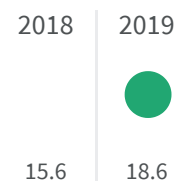

Residential waste collection (%)

What is the percentage of the population served by the residential waste collection on the total of the population?

Legend

BARI

Ecological areas / Recycling points (m2)

How many square meters per 100.000 inhabitants are designed for ecological islands?

2015

10.71