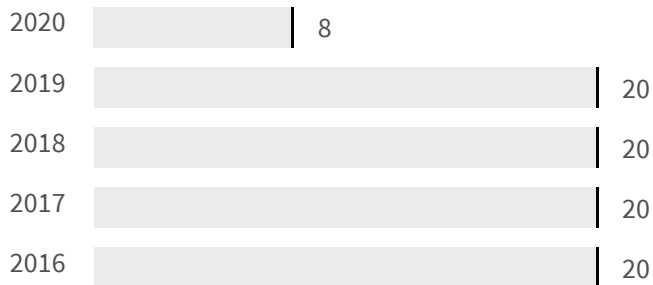

## AVELLINO

Change of indicators from the second last to the last value

Improvement

No changes

Deterioration

#### Legend

AVELLINO

2019 | 2020  
20 | 8