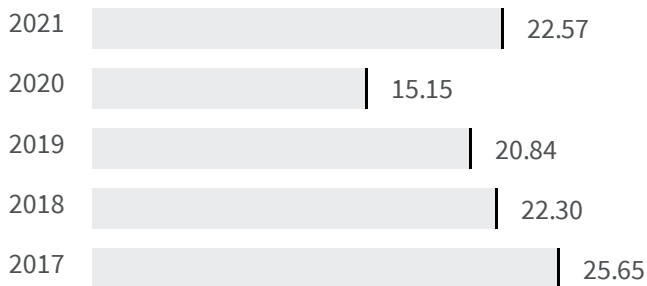

Change of indicators from the second last to the last value

Improvement

No changes

Deterioration

Gender employment gap (%)

What is the difference between the percentage of working men and the percentage of working women?

2020 | 2021
15.15 | 22.57

Legend

AVELLINO

Educational level of women (%)

What is the percentage of women graduates on the total of the graduates?

2011

42.95

Legend