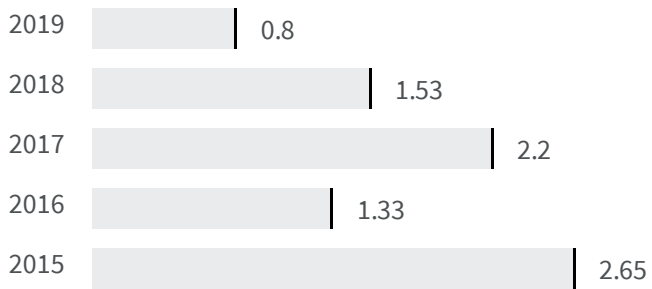

Legend

ASCOLI PICENO