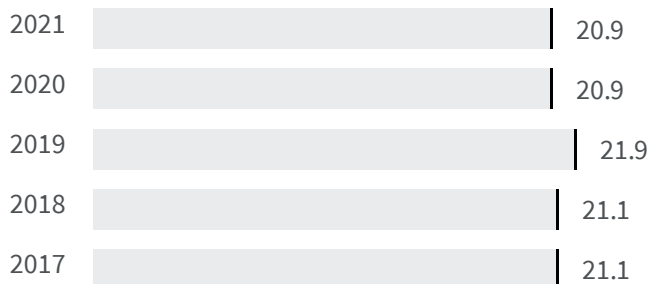

ASCOLI PICENO

Change of indicators from the second last to the last value

Improvement

No changes

Deterioration

Life expectancy at birth (Years)

How many years a new-born child can expect to live if subjected throughout his or her life to the current mortality conditions?

2020 | 2021

83.399 | 83.053

Legend

ASCOLI PICENO

Life expectancy at 65 years (Years)

How many years a person aged 65 can expect to live if subjected throughout his or her life to the current mortality conditions?

2020 | 2021
20.9 | 20.9

Legend

ASCOLI PICENO

Deaths and injuries in road accidents (Number)

How many deaths or injuries in road accidents occurred per 1000 inhabitants?

2017 | 2019
8.2 | 7.7

Legend

ASCOLI PICENO