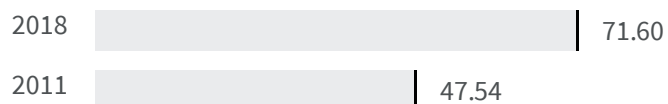

Change of indicators from the second last to the last value

Improvement

No changes

Deterioration

Internet access (%)

What is the percentage of families with a potential internet connection of at least 30 Mbps?