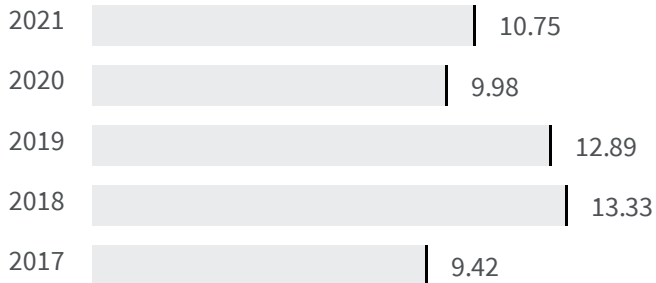

Change of indicators from the second last to the last value

Improvement

No changes

Deterioration

Gender employment gap (%)

What is the difference between the percentage of working men and the percentage of working women?

Legend

AREZZO

Educational level of women (%)

What is the percentage of women graduates on the total of the graduates?

2011

34.90

Legend

AREZZO