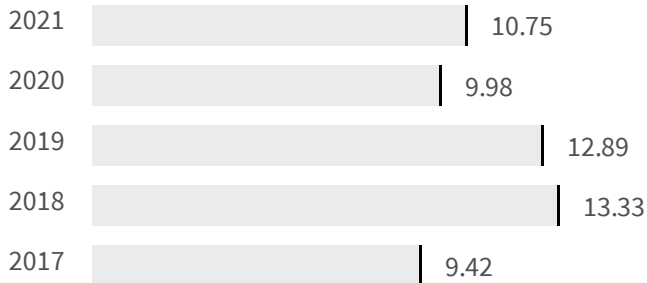

Change of indicators from the second last to the last value

Improvement

No changes

Deterioration

Gender employment gap (%)

What is the difference between the percentage of working men and the percentage of working women?

Legend

AREZZO

Educational level of women (%)

What is the percentage of women graduates on the total of the graduates?

2011

34.90

Legend

AREZZO