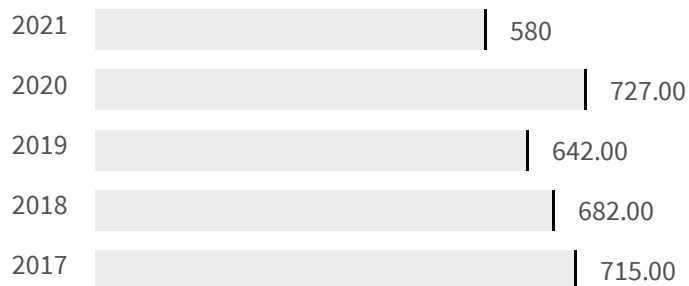

Change of indicators from the second last to the last value

Improvement

No changes

Deterioration

Voter turnout (%)

What is the percentage of the population who voted at the political elections in 2018?

Legend

AREZZO

Efficiency of the courts (Days)

What is the average duration in number of days of the defined civil proceedings in that year?

Legend

AREZZO