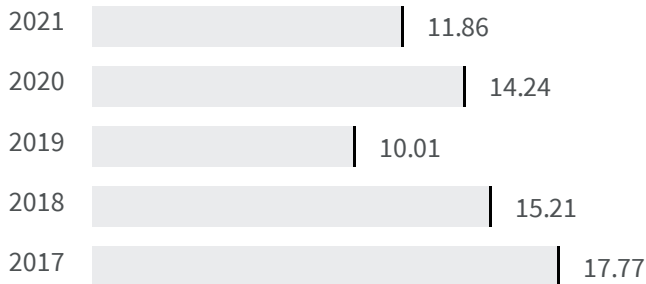

Change of indicators from the second last to the last value

Improvement

No changes

Deterioration

Gender employment gap (%)

What is the difference between the percentage of working men and the percentage of working women?

2020	2021
14.24	11.86

Legend

ANCONA

Educational level of women (%)

What is the percentage of women graduates on the total of the graduates?

2011

36.72

Legend