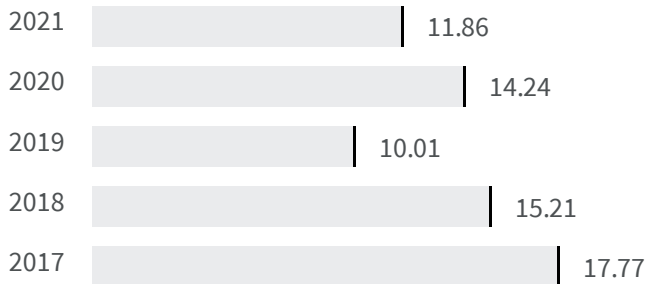

Change of indicators from the second last to the last value

Improvement

No changes

Deterioration

### Gender employment gap (%)

What is the difference between the percentage of working men and the percentage of working women?

|       |       |
|-------|-------|
| 2020  | 2021  |
| 14.24 | 11.86 |

**Legend**