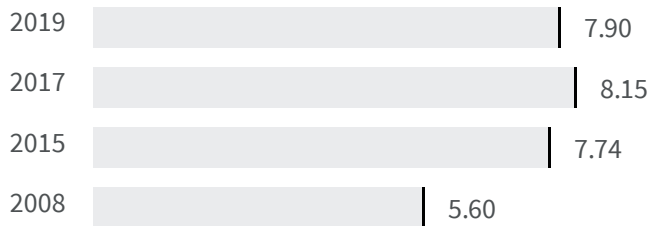

# ALESSANDRIA

Change of indicators from the second last to the last value

Improvement

No changes

Deterioration

## CO2 emissions (Tonnes)

What is the amount of equivalent CO2 in tonnes emitted per inhabitant?

2017 | 2019  
8.15 | 7.90