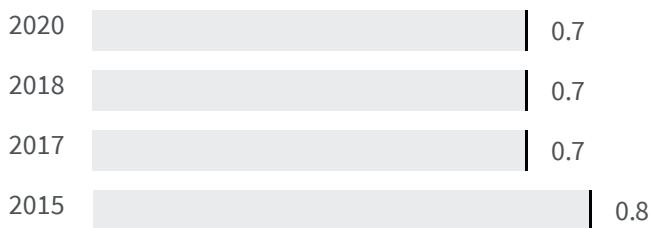

ALESSANDRIA

Change of indicators from the second last to the last value

 Improvement

 No changes

 Deterioration

CO2 emissions (Tonnes)

What is the amount of equivalent CO2 in tonnes emitted per inhabitant?

2017 | 2019
8.15 | 7.90

Legend

 ALESSANDRIA

Flood risk (%)

What is the percentage of the population exposed to flood risks on the total population?

2018 | 2020
0.7 | 0.7

Legend

 ALESSANDRIA