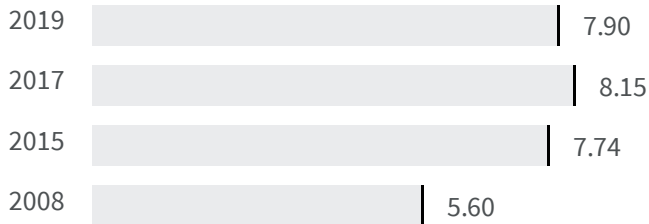

ALESSANDRIA

Change of indicators from the second last to the last value

 Improvement

 No changes

 Deterioration

CO2 emissions (Tonnes)

What is the amount of equivalent CO2 in tonnes emitted per inhabitant?

2017 | 2019
8.15 | 7.90

Legend

 ALESSANDRIA

Flood risk (%)

What is the percentage of the population exposed to flood risks on the total population?

2018 | 2020
0.7 | 0.7

Legend

 ALESSANDRIA