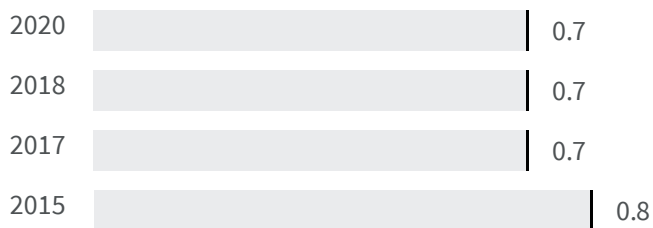

Legend

ALESSANDRIA