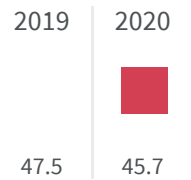

# ALESSANDRIA

Change of indicators from the second last to the last value

Improvement

No changes

Deterioration

## Separate waste collection (%)

What is the percentage of the separately waste collected on the total amount of urban waste produced?