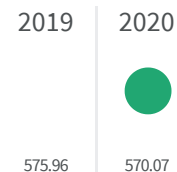

Urban waste production (Kg)

How many kg of urban waste are produced every year per inhabitant?

Legend

ALESSANDRIA

Residential waste collection (%)

What is the percentage of the population served by the residential waste collection on the total of the population?