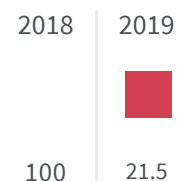

Legend

ALESSANDRIA