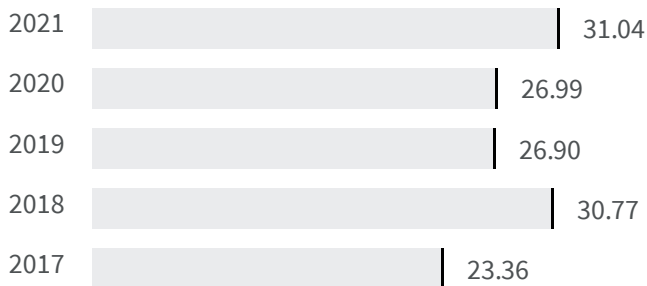

AGRIGENTO

Change of indicators from the second last to the last value

Improvement

No changes

Deterioration

Gender employment gap (%)

What is the difference between the percentage of working men and the percentage of working women?

2020 | 2021
 26.99 | 31.04

Legend

AGRIGENTO

Educational level of women (%)

What is the percentage of women graduates on the total of the graduates?

2011

31.99

Legend