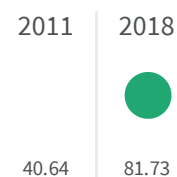

Change of indicators from the second last to the last value

Improvement

No changes

Deterioration

Internet access (%)

What is the percentage of families with a potential internet connection of at least 30 Mbps?

Legend

■ AGRIGENTO

Social cooperatives (Number)

How many social cooperatives are there per 10.000 inhabitants?

Legend

■ AGRIGENTO

2011

3.26