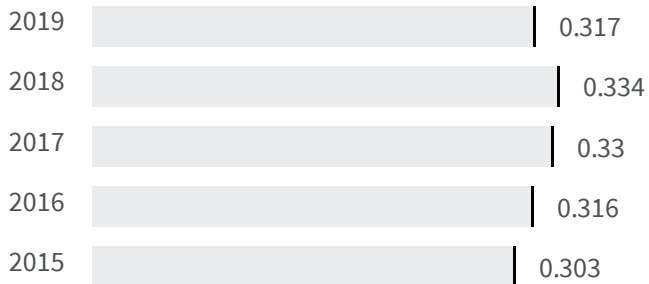

# AGRIGENTO

Change of indicators from the second last to the last value

Improvement

No changes

Deterioration

## GINI Coefficient (Value)

What is the GINI coefficient of the city, representing the income or wealth distribution of the residents, and most commonly used to measure inequalities?

2018	2019
0.334	0.317